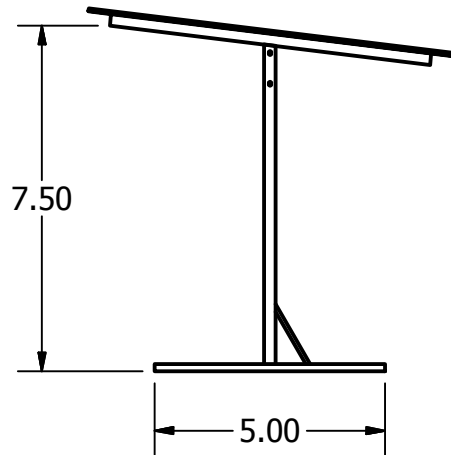

2

1

B

B

A

A

DRAWN Brennan	12/13/2013	Creative Metalworks, LLC		
CHECKED		TITLE		
QA		6 ft Newberg Shelter		
MFG		SIZE	DWG NO	REV
APPROVED		A		
		SCALE	SHEET 1 OF 1	

2