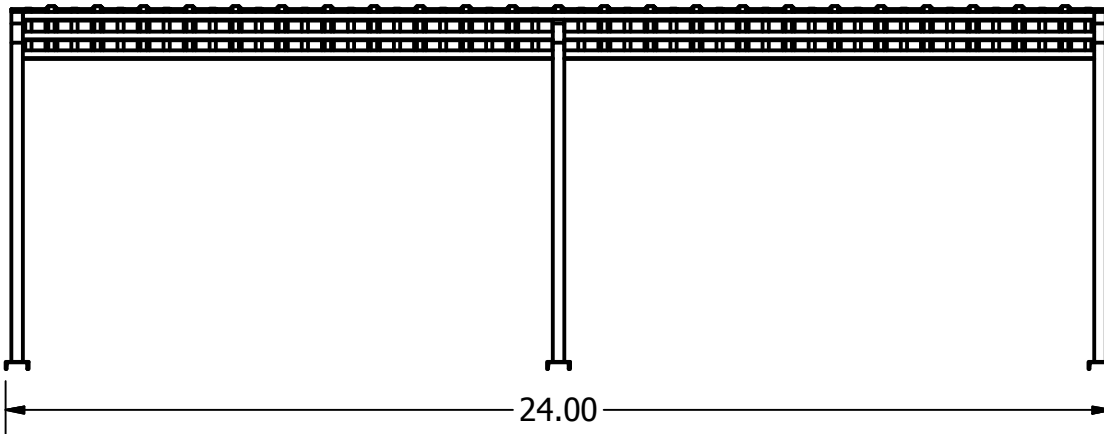

A

A

DRAWN Brennan	12/13/2013
CHECKED	
QA	
MFG	
APPROVED	

Creative Metalworks, LLC

TITLE
24 ft Newberg Shelter

SIZE A	DWG NO	REV

SCALE	SHEET 1 OF 1

2

1