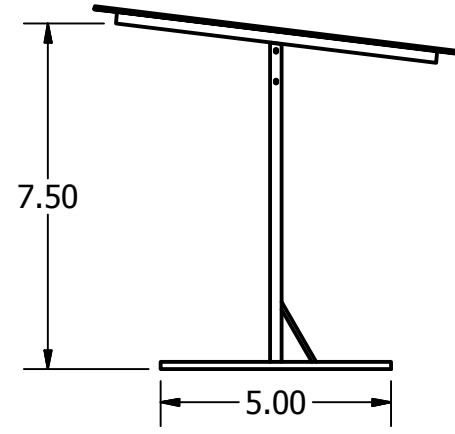

A

A

DRAWN Brennan	12/13/2013
CHECKED	
QA	
MFG	
APPROVED	

Creative Metalworks, LLC

TITLE
24 ft Newberg Shelter

SIZE A	DWG NO	REV

SCALE	SHEET 1 OF 1

2

1