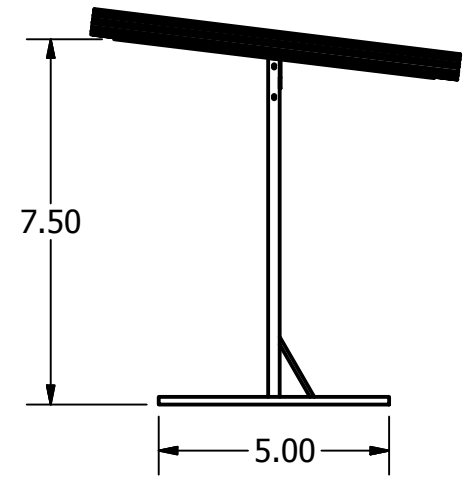

2

1

B

B

A

A

DRAWN Brennan	12/13/2013	Creative Metalworks, LLC		
CHECKED		TITLE		
QA		6 ft. Davis Shelter		
MFG		SIZE	DWG NO	REV
APPROVED		A	Davis Shelter Drawing	
		SCALE	SHEET 1 OF 1	

2