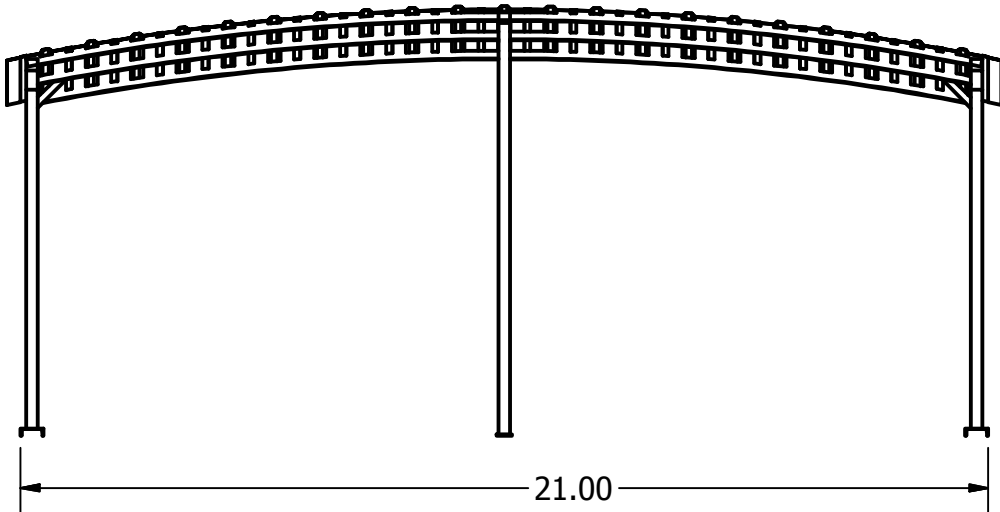

2

1

B

B

A

A

DRAWN Brennan	12/13/2013
CHECKED	
QA	
MFG	
APPROVED	

Creative Metalworks, LLC			
TITLE			
21 ft. Davis Shelter			
SIZE	DWG NO	REV	
A	Davis Shelter Drawing		
SCALE	SHEET 1 OF 1		