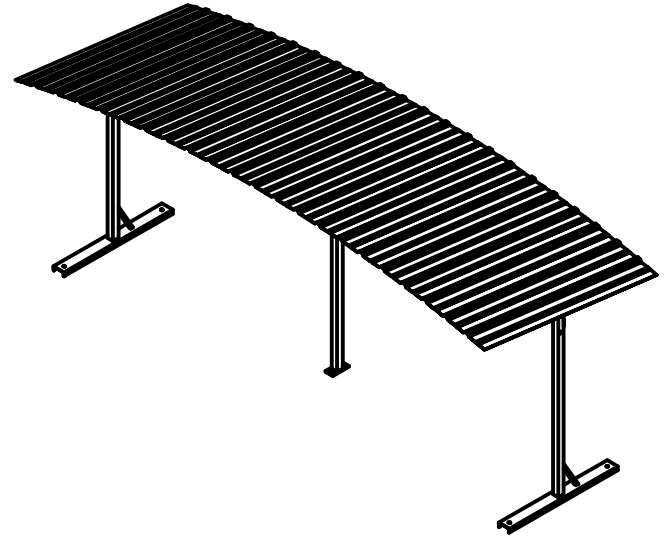

2

1

B

B

A

A

DRAWN Brennan	12/13/2013
CHECKED	
QA	
MFG	
APPROVED	

Creative Metalworks, LLC			
TITLE			
21 ft. Davis Shelter			
SIZE	DWG NO	REV	
A	Davis Shelter Drawing		
SCALE	SHEET 1 OF 1		