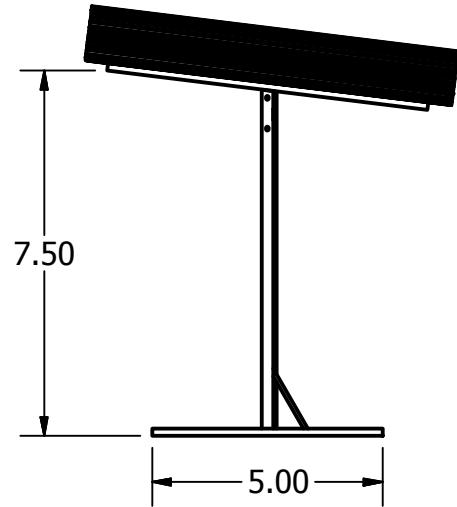

2

1

B

B

A

A

DRAWN Brennan	12/13/2013
CHECKED	
QA	
MFG	
APPROVED	

Creative Metalworks, LLC			
TITLE			
21 ft. Davis Shelter			
SIZE	DWG NO	REV	
A	Davis Shelter Drawing		
SCALE	SHEET 1 OF 1		